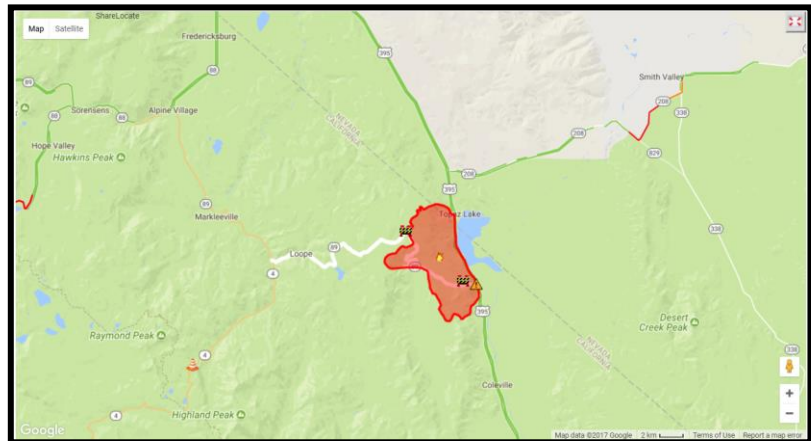

# TRAFFIC ADVISORY

**Today's Date:** September 5, 2017  
**District:** 10 - Stockton  
**Contact:** [Warren.Alford@dot.ca.gov](mailto:Warren.Alford@dot.ca.gov)  
**Phone:** (209) 948-3849

**FOR IMMEDIATE RELEASE**

## TRAFFIC ADVISORY **FULL HIGHWAY CLOSURE** **STATE ROUTE 89 IN ALPINE COUNTY CLOSED FROM STATE ROUTE 395 TO THE MONO/ALPINE COUNTY LINE DUE TO A WILDFIRE**

**ALPINE COUNTY** — State Route 89 (SR-89) is closed from SR-395 to the Mono/Alpine County line due to a wildfire.

The Slinkard Fire is currently 9,093 acres with 74 percent containment. The fire originated in Slinkard Valley on August 29, 2017, and was caused by a lightning strike. The fire is located on the west slope of Antelope Valley, west of Topaz Lake and eight miles north of Walker, California.